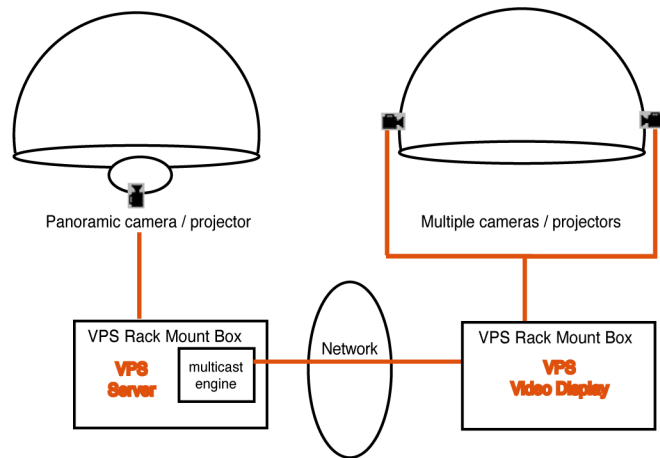

VLab Systems

Interactive Immersive Image Environment

A distributed collaborative panoramic video and data environment.

Visual Priority Streaming

Supports the bandwidth-scaling of media streams according to Viewer choices.