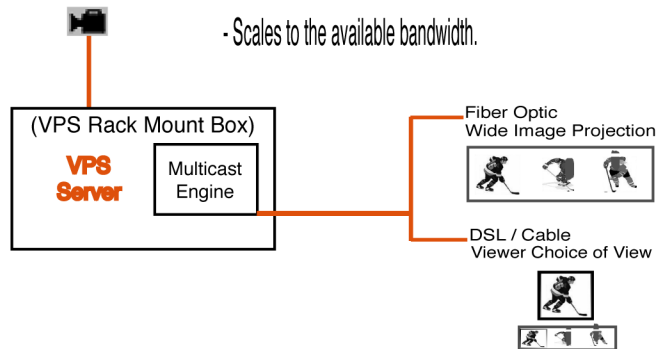

VLab Systems

Interactive Immersive Image Environment

A distributed collaborative panoramic video and data environment.

Visual Priority Streaming

Supports the bandwidth-scaling of media streams according to Viewer choices.